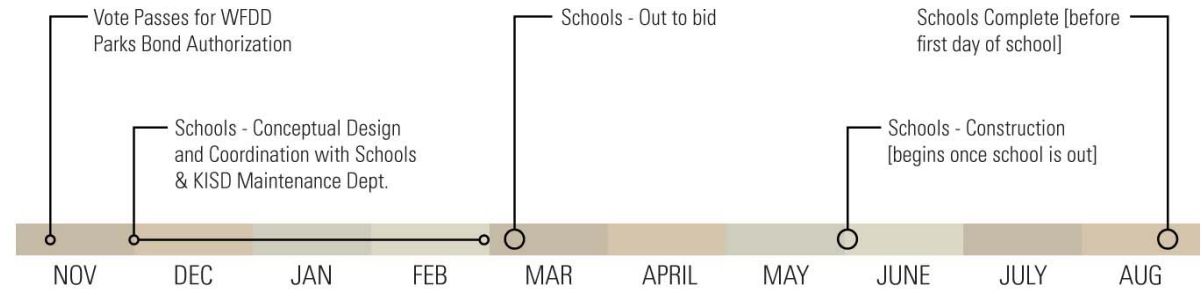

Katy ISD Schedule and Projects Being Considered

Proposed Project Schedule

Projects Being Considered

Creech Elementary

- Drop-Off Shade Structure
- Shaded Outdoor Dining Area
- Amphitheater / Outdoor Classroom
- Play Equipment
- Swings
- Additional Shading