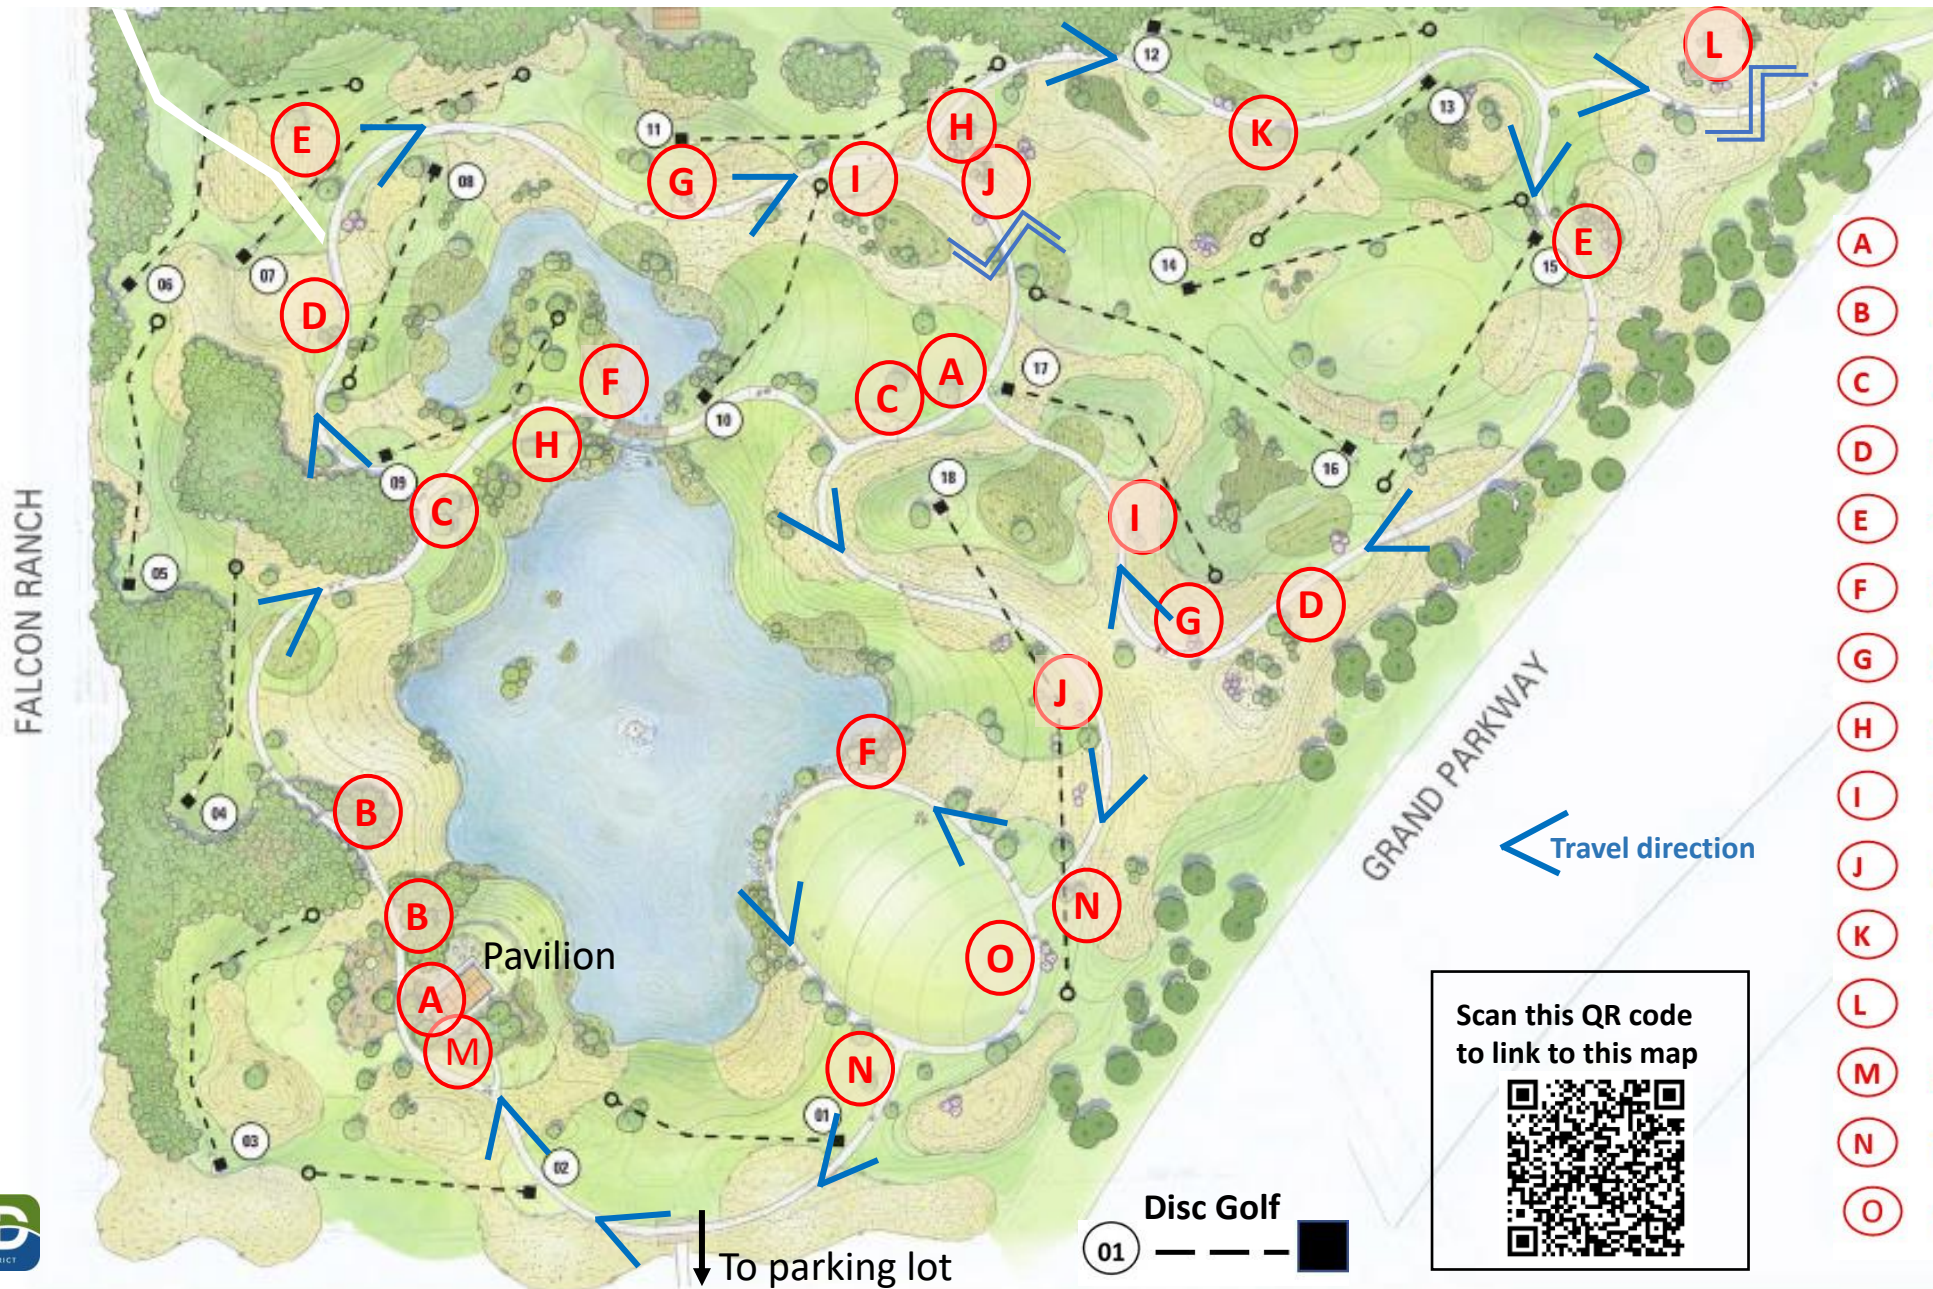

# Willow Fork Park Tree ID Hike - ~1.3 mile

- (A) Live Oak
- (B) Loblolly Pine
- (C) Water Oak
- (D) Easter Red Cedar
- (E) Texas Persimmon
- (F) Bald Cypress
- (G) Wax Myrtle
- (H) Cedar Elm
- (I) Redbud
- (J) Mexican Plum
- (K) Mexican Sycamore
- (L) Bur Oak
- (M) Bosque Elm
- (N) Pecan
- (O) Vitex "Delta Blue"

Scan this QR code to link to this map

FALCON RANCH

GRAND PARKWAY

Pavilion

To parking lot

Travel direction

Disc Golf

01